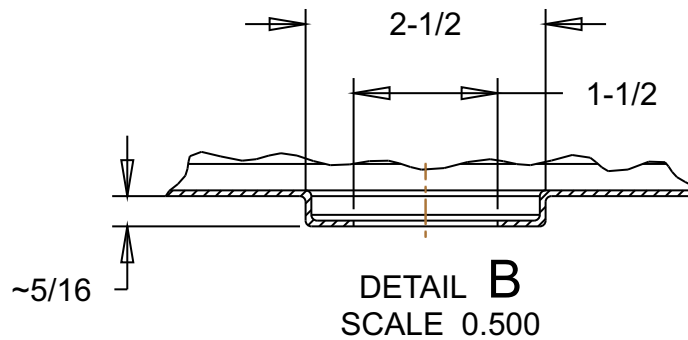

SECTION A-A

NOTE:
 1. ALL DIMENSIONS ARE IN INCHES.
 2. DIMENSIONS SHOWN FOR REFERENCE PURPOSES ONLY.

BCS03 Elliptical Copper Vessel Sink		
Veried by:		Material: 16 Gauge Copper
<i>Masterpiece Sinks</i>		
	Scale:	Date: