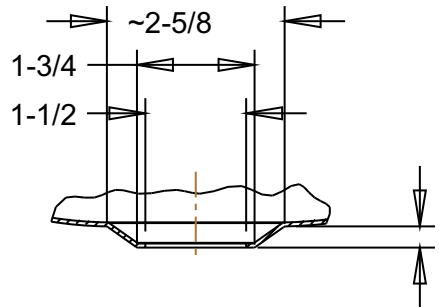

UNDER MOUNT DETAIL  
DETAIL C  
SCALE 0.375

SECTION A-A

VESSEL AND SURFACE MOUNT  
RIM DETAIL  
DETAIL C  
SCALE 0.375

DRAIN DETAIL  
DETAIL B  
SCALE 0.350

VESSEL MOUNT  
DETAIL B  
SCALE 0.350

BRCS103 Starburst Copper Vanity Sink		
Veried by:	Material: 16ga. Copper	
<i>Masterpiece Sinks</i>		
	Scale:	Date: