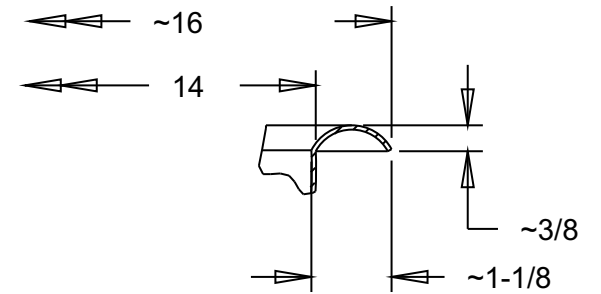

UNDER MOUNT DETAIL  
DETAIL C  
SCALE 0.375

SECTION A-A

VESSEL AND SURFACE MOUNT  
RIM DETAIL  
DETAIL C  
SCALE 0.375

DRAIN DETAIL  
DETAIL B  
SCALE 0.350

VESSEL MOUNT  
DETAIL B  
SCALE 0.350

BRCS103 Starburst Copper Vanity Sink		
Veried by:	Material: 16ga. Copper	
<i>Masterpiece Sinks</i>		
	Scale:	Date: