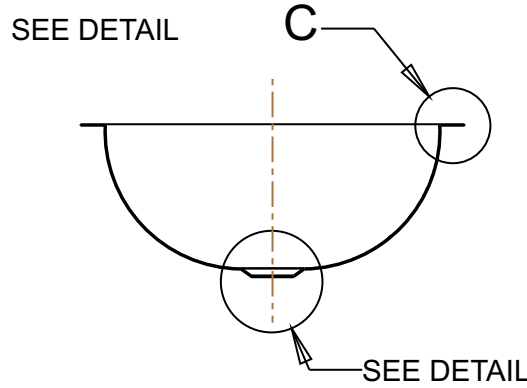

UNDER MOUNT DETAIL  
DETAIL C  
SCALE 0.375

SECTION A-A

VESSEL AND SURFACE MOUNT  
RIM DETAIL  
DETAIL C  
SCALE 0.375

DRAIN DETAIL  
DETAIL B  
SCALE 0.350

VESSEL MOUNT  
DETAIL B  
SCALE 0.350

BRCS103 Starburst Copper Vanity Sink		
Veried by:	Material: 16ga. Copper	
<i>Masterpiece Sinks</i>		
	Scale:	Date: