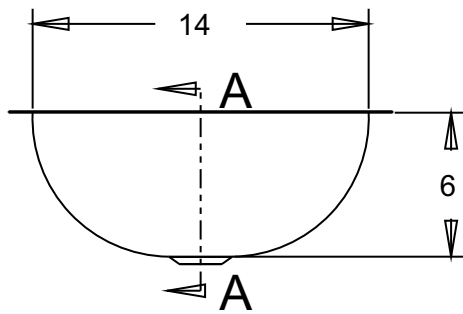

UNDER MOUNT DETAIL  
DETAIL C  
SCALE 0.375

SECTION A-A

VESSEL AND SURFACE MOUNT  
RIM DETAIL  
DETAIL C  
SCALE 0.375

DRAIN DETAIL  
DETAIL B  
SCALE 0.350

VESSEL MOUNT  
DETAIL B  
SCALE 0.350

BRCS103 Starburst Copper Vanity Sink		
Veried by:	Material: 16ga. Copper	
<i>Masterpiece Sinks</i>		
	Scale:	Date: