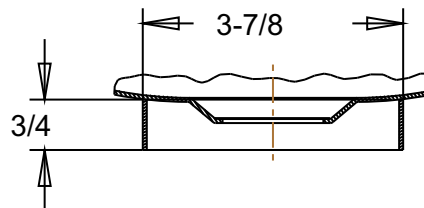

UNDER MOUNT DETAIL  
DETAIL C  
SCALE 0.375

SECTION A-A

VESSEL AND SURFACE MOUNT  
RIM DETAIL  
DETAIL C  
SCALE 0.375

DRAIN DETAIL  
DETAIL B  
SCALE 0.350

VESSEL MOUNT  
DETAIL B  
SCALE 0.350

BRCS103 Starburst Copper Vanity Sink		
Veried by:	Material: 16ga. Copper	
<i>Masterpiece Sinks</i>		
	Scale:	Date: