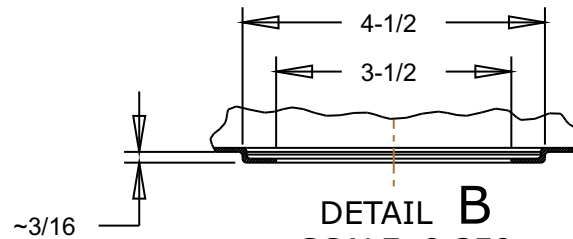

SEE DETAIL

B

SECTION A-A

DETAIL B  
SCALE 0.350  
2 Places

NOTE:  
1. ALL DIMENSIONS ARE IN INCHES.  
2. DIMENSIONS SHOWN FOR REFERENCE PURPOSES ONLY.

BCKS4324 Big Sky		
Veried by:	Material: 100% Pure, 16 Gauge Copper	
<i>Masterpiece Sinks</i>		
	Scale:	Date: