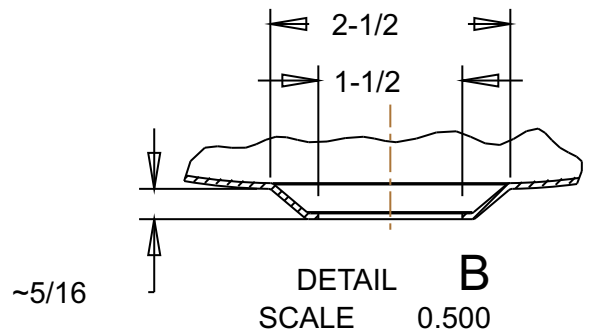

SECTION A-A

BCS01		
Seasonal Offerings Copper Vanity Sink		
Veried by:	Material:	
.	16ga. Copper	
<i>Masterpiece Sinks</i>		
	Scale:	Date:
		.