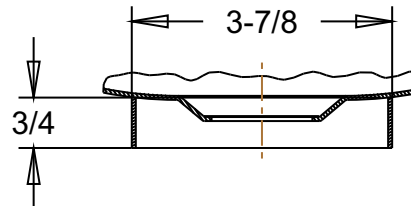

SEE DETAIL B

SECTION A-A

DRAIN DETAIL
DETAIL B
SCALE 0.350

VESSEL MOUNT
DETAIL B
SCALE 0.350

BCS321 Bowl Copper Vessel Sink		
Veried by:		Material: 15ga. Copper
<i>Masterpiece Sinks</i>		
	Scale:	Date: