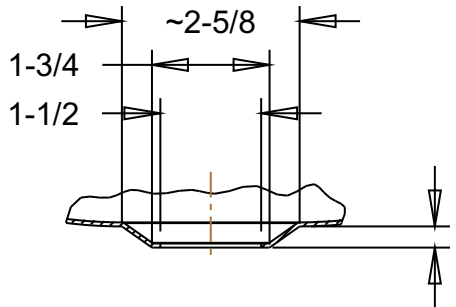

SEE DETAIL B

SECTION A-A

DRAIN DETAIL
DETAIL B
SCALE 0.350

VESSEL MOUNT
DETAIL B
SCALE 0.350

BCS321 Bowl Copper Vessel Sink		
Veried by:		Material: 15ga. Copper
<i>Masterpiece Sinks</i>		
	Scale:	Date: