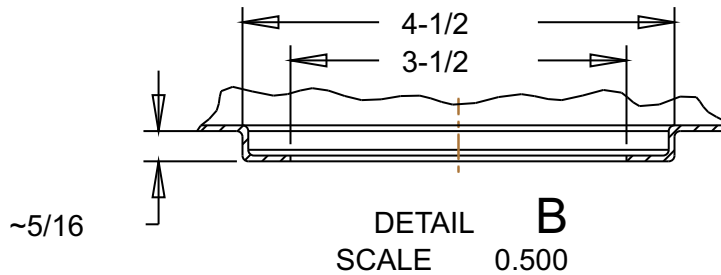

SEE DETAIL

SECTION A-A

Model No.	Depth
BKS33208	8.0
BKS33209	9.0
BKS332010	10.0

BKS3320
Portico Copper Kitchen Sink

Veried by:

Material:

100% Pure, 16 Gauge Copper

Masterpiece Sinks

Scale:

Date:

NOTE:

1. ALL DIMENSIONS ARE IN INCHES.
2. DIMENSIONS SHOWN FOR REFERENCE PURPOSES ONLY.