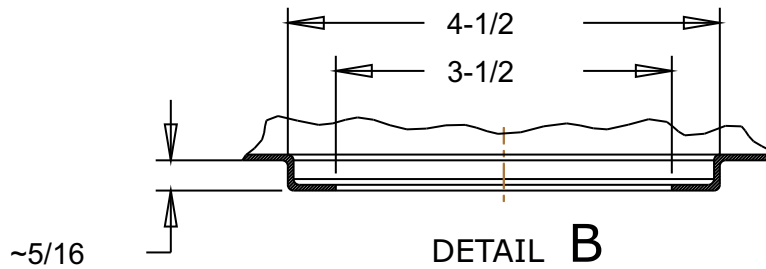

Apron Front

SEE DETAIL

SECTION A-A

DETAIL B
SCALE 0.500
2 Places

Model No.	Depth1	Depth2
BKSD35228	8.0	8.0
BKSD35229	9.0	9.0
BKSD352210	10.0	10.0

BKSD3522		
Homestead Copper Kitchen Sinks		
Veried by:	Material:	
.	100% Pure, 16 Gauge Copper	
<i>Masterpiece Sinks</i>		
	Scale:	Date:

NOTE:
1. ALL DIMENSIONS ARE IN INCHES.
2. DIMENSIONS SHOWN FOR REFERENCE PURPOSES ONLY.