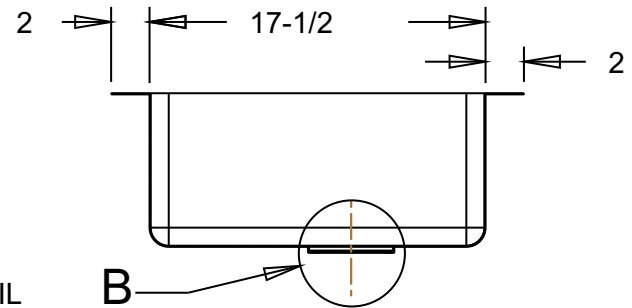

Apron Front

SEE DETAIL

SECTION A-A

DETAIL B
SCALE 0.500
2 Places

Model No.	Depth1	Depth2
BKSD35228	8.0	8.0
BKSD35229	9.0	9.0
BKSD352210	10.0	10.0

BKSD3522		
Homestead Copper Kitchen Sinks		
Veried by:	Material:	
.	100% Pure, 16 Gauge Copper	
<i>Masterpiece Sinks</i>		
	Scale:	Date:

NOTE:
1. ALL DIMENSIONS ARE IN INCHES.
2. DIMENSIONS SHOWN FOR REFERENCE PURPOSES ONLY.