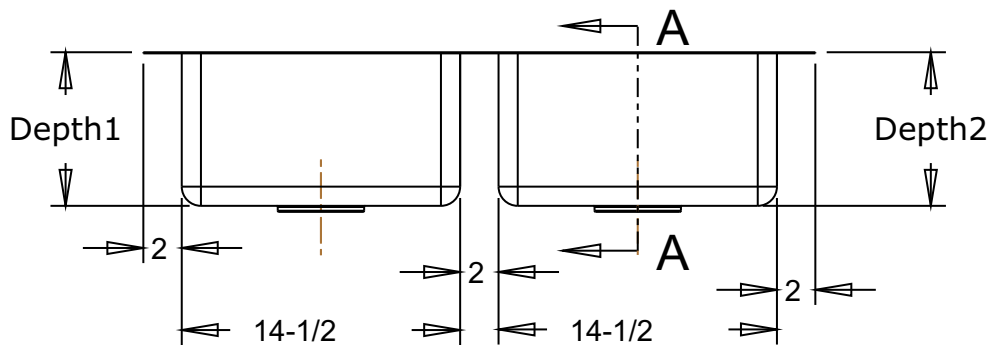

Apron Front

SEE DETAIL

SECTION A-A

DETAIL B
SCALE 0.500
2 Places

Model No.	Depth1	Depth2
BKSD35228	8.0	8.0
BKSD35229	9.0	9.0
BKSD352210	10.0	10.0

BKSD3522		
Homestead Copper Kitchen Sinks		
Veried by:	Material:	
.	100% Pure, 16 Gauge Copper	
<i>Masterpiece Sinks</i>		
	Scale:	Date:

NOTE:
1. ALL DIMENSIONS ARE IN INCHES.
2. DIMENSIONS SHOWN FOR REFERENCE PURPOSES ONLY.