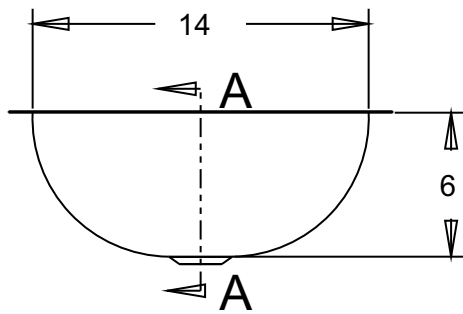

UNDER MOUNT DETAIL
DETAIL C
SCALE 0.375

SECTION A-A

B
VESSEL AND FLUSH MOUNT
RIM DETAIL
DETAIL C
SCALE 0.375

DRAIN DETAIL
DETAIL B
SCALE 0.350

VESSEL MOUNT
DETAIL B
SCALE 0.350

| | | |
|---|---------------------------|-------|
| BRCS101 Spring Wreath Copper Vanity Sink | | |
| Veried by: | Material: 16ga. Copper | |
| <i>Masterpiece Sinks</i> | | |
| | Scale: | Date: |