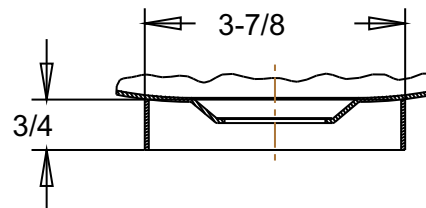

UNDER MOUNT DETAIL
DETAIL C
SCALE 0.375

SECTION A-A

B
VESSEL AND FLUSH MOUNT
RIM DETAIL
DETAIL C
SCALE 0.375

DRAIN DETAIL
DETAIL B
SCALE 0.350

VESSEL MOUNT
DETAIL B
SCALE 0.350

| | | |
|---|---------------------------|-------|
| BRCS101 Spring Wreath Copper Vanity Sink | | |
| Veried by: | Material: 16ga. Copper | |
| <i>Masterpiece Sinks</i> | | |
| | Scale: | Date: |