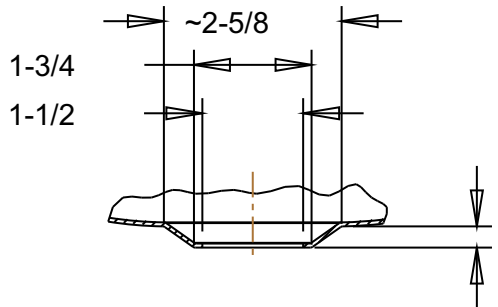

UNDER MOUNT DETAIL
DETAIL C
SCALE 0.375

SECTION A-A

B
VESSEL AND FLUSH MOUNT
RIM DETAIL
DETAIL C
SCALE 0.375

DRAIN DETAIL
DETAIL B
SCALE 0.350

VESSEL MOUNT
DETAIL B
SCALE 0.350

| | | |
|---|---------------------------|-------|
| BRCS101 Spring Wreath Copper Vanity Sink | | |
| Veried by: | Material: 16ga. Copper | |
| <i>Masterpiece Sinks</i> | | |
| | Scale: | Date: |