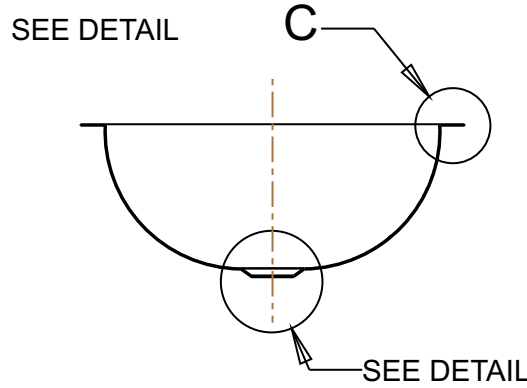

UNDER MOUNT DETAIL
DETAIL C
SCALE 0.375

SECTION A-A

B
VESSEL AND FLUSH MOUNT
RIM DETAIL
DETAIL C
SCALE 0.375

DRAIN DETAIL
DETAIL B
SCALE 0.350

VESSEL MOUNT
DETAIL B
SCALE 0.350

| | | |
|---|---------------------------|-------|
| BRCS101 Spring Wreath Copper Vanity Sink | | |
| Veried by: | Material: 16ga. Copper | |
| <i>Masterpiece Sinks</i> | | |
| | Scale: | Date: |