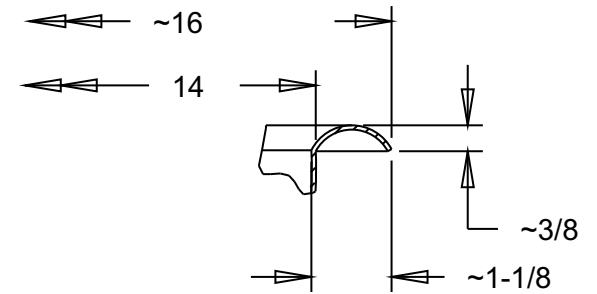

UNDER MOUNT DETAIL
DETAIL C
SCALE 0.375

SECTION A-A

B
VESSEL AND FLUSH MOUNT
RIM DETAIL
DETAIL C
SCALE 0.375

DRAIN DETAIL
DETAIL B
SCALE 0.350

VESSEL MOUNT
DETAIL B
SCALE 0.350

| | | |
|---|---------------------------|-------|
| BRCS101 Spring Wreath Copper Vanity Sink | | |
| Veried by: | Material: 16ga. Copper | |
| <i>Masterpiece Sinks</i> | | |
| | Scale: | Date: |