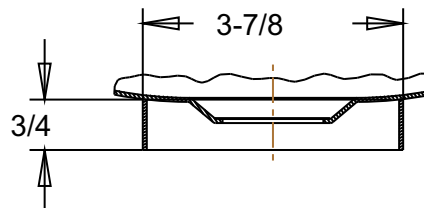

UNDER MOUNT DETAIL
DETAIL C
SCALE 0.375

SEE DETAIL

SECTION A-A

VESSEL AND SURFACE MOUNT
RIM DETAIL
DETAIL C
SCALE 0.375

DRAIN DETAIL
DETAIL B
SCALE 0.350

VESSEL MOUNT
DETAIL B
SCALE 0.350

BRCS107
Tropical Retreat Copper Vanity Sinks

Veried by:

Material:

16ga. Copper

Masterpiece Sinks

Scale:

Date: