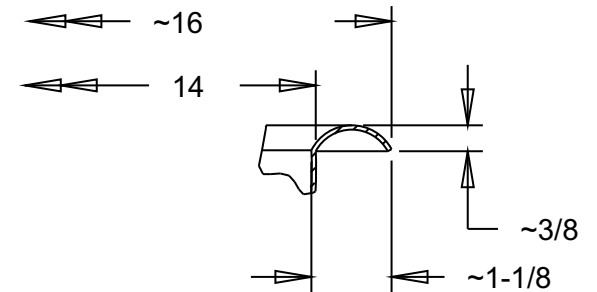

UNDER MOUNT DETAIL
DETAIL C
SCALE 0.375

SEE DETAIL

SECTION A-A

VESSEL AND SURFACE MOUNT
RIM DETAIL
DETAIL C
SCALE 0.375

DRAIN DETAIL
DETAIL B
SCALE 0.350

VESSEL MOUNT
DETAIL B
SCALE 0.350

BRCS107
Tropical Retreat Copper Vanity Sinks

Veried by:

Material:

16ga. Copper

Masterpiece Sinks

Scale:

Date: