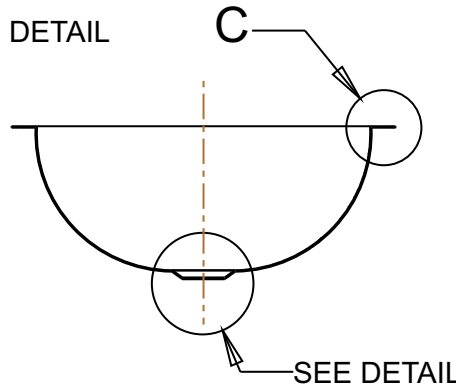

UNDER MOUNT DETAIL
DETAIL C
SCALE 0.375

SEE DETAIL

SECTION A-A

VESSEL AND SURFACE MOUNT
RIM DETAIL
DETAIL C
SCALE 0.375

DRAIN DETAIL
DETAIL B
SCALE 0.350

VESSEL MOUNT
DETAIL B
SCALE 0.350

BRCS107
Tropical Retreat Copper Vanity Sinks

Veried by:

Material:

16ga. Copper

Masterpiece Sinks

Scale:

Date: