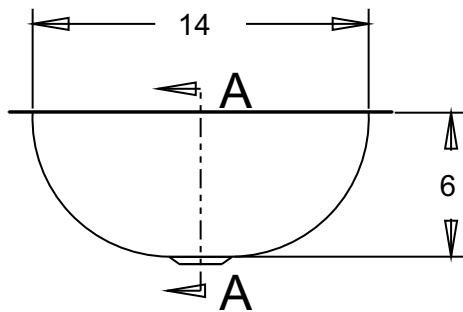

UNDER MOUNT DETAIL
DETAIL C
SCALE 0.375

SEE DETAIL

SECTION A-A

VESSEL AND SURFACE MOUNT
RIM DETAIL
DETAIL C
SCALE 0.375

DRAIN DETAIL
DETAIL B
SCALE 0.350

VESSEL MOUNT
DETAIL B
SCALE 0.350

BRCS107
Tropical Retreat Copper Vanity Sinks

Veried by:

Material:

16ga. Copper

Masterpiece Sinks

Scale:

Date: