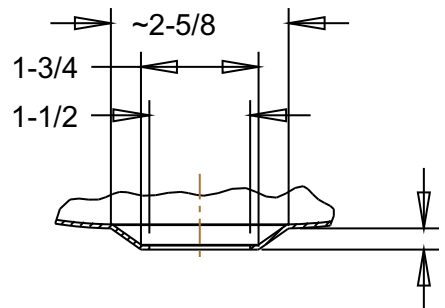

UNDER MOUNT DETAIL
DETAIL C
SCALE 0.375

SEE DETAIL

SECTION A-A

VESSEL AND SURFACE MOUNT
RIM DETAIL
DETAIL C
SCALE 0.375

DRAIN DETAIL
DETAIL B
SCALE 0.350

VESSEL MOUNT
DETAIL B
SCALE 0.350

BRCS107
Tropical Retreat Copper Vanity Sinks

Veried by:

Material:

16ga. Copper

Masterpiece Sinks

Scale:

Date: