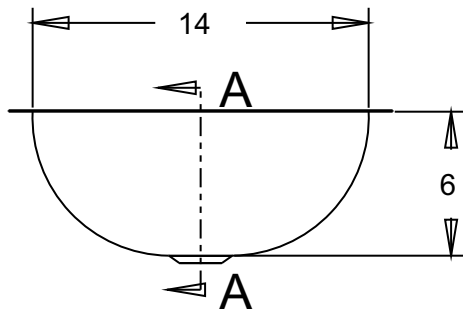

UNDER MOUNT DETAIL
DETAIL C
SCALE 0.375

SEE DETAIL

SECTION A-A

VESSEL AND SURFACE MOUNT
RIM DETAIL
DETAIL C
SCALE 0.375

DRAIN DETAIL
DETAIL B
SCALE 0.350

VESSEL MOUNT
DETAIL B
SCALE 0.350

BRCS110 Petals Copper Vanity Sink		
Veried by:	Material: 16ga. Copper	
<i>Masterpiece Sinks</i>		
	Scale:	Date: