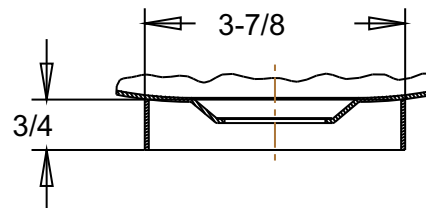

UNDER MOUNT DETAIL
DETAIL C
SCALE 0.375

SEE DETAIL

SECTION A-A

VESSEL AND SURFACE MOUNT
RIM DETAIL
DETAIL C
SCALE 0.375

DRAIN DETAIL
DETAIL B
SCALE 0.350

VESSEL MOUNT
DETAIL B
SCALE 0.350

BRCS110 Petals Copper Vanity Sink		
Veried by:	Material: 16ga. Copper	
<i>Masterpiece Sinks</i>		
	Scale:	Date: