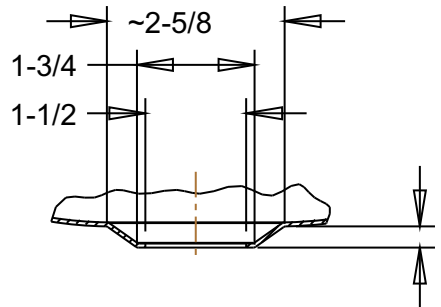

UNDER MOUNT DETAIL
DETAIL C
SCALE 0.375

SEE DETAIL

SECTION A-A

VESSEL AND SURFACE MOUNT
RIM DETAIL
DETAIL C
SCALE 0.375

DRAIN DETAIL
DETAIL B
SCALE 0.350

VESSEL MOUNT
DETAIL B
SCALE 0.350

BRCS110 Petals Copper Vanity Sink		
Veried by:	Material: 16ga. Copper	
<i>Masterpiece Sinks</i>		
	Scale:	Date: