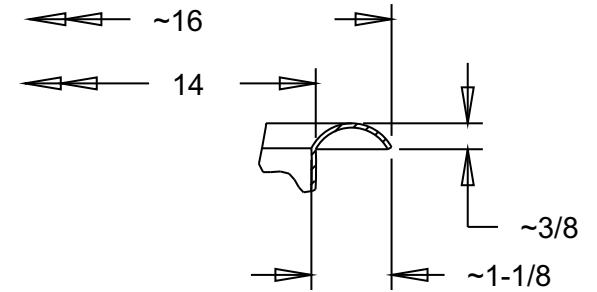

UNDER MOUNT DETAIL
DETAIL C
SCALE 0.375

SEE DETAIL

SECTION A-A

VESSEL AND SURFACE MOUNT
RIM DETAIL
DETAIL C
SCALE 0.375

DRAIN DETAIL
DETAIL B
SCALE 0.350

VESSEL MOUNT
DETAIL B
SCALE 0.350

BRCS110 Petals Copper Vanity Sink		
Veried by:	Material: 16ga. Copper	
<i>Masterpiece Sinks</i>		
	Scale:	Date: