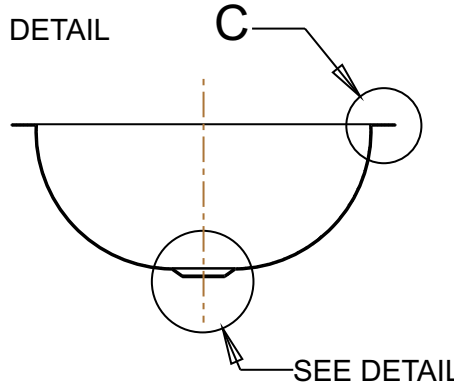

UNDER MOUNT DETAIL
DETAIL C
SCALE 0.375

SEE DETAIL

SECTION A-A

VESSEL AND SURFACE MOUNT
RIM DETAIL
DETAIL C
SCALE 0.375

DRAIN DETAIL
DETAIL B
SCALE 0.350

VESSEL MOUNT
DETAIL B
SCALE 0.350

BRCS110 Petals Copper Vanity Sink		
Veried by:	Material: 16ga. Copper	
<i>Masterpiece Sinks</i>		
	Scale:	Date: