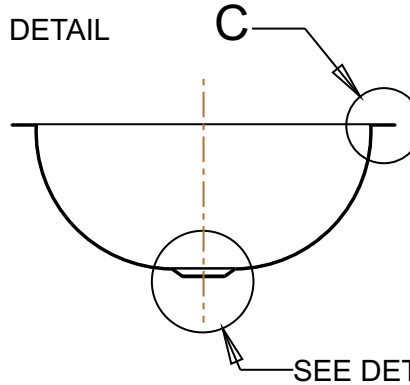

UNDER MOUNT DETAIL
DETAIL C
SCALE 0.375

SEE DETAIL

SECTION A-A

B VESSEL AND SURFACE MOUNT
RIM DETAIL
DETAIL C
SCALE 0.375

DRAIN DETAIL
DETAIL B
SCALE 0.350

VESSEL MOUNT
DETAIL B
SCALE 0.350

BRCS301
Grape Vine Copper Vanity Sink

Veried by:

Material:

16ga. Copper

Masterpiece Sinks

Scale:

Date: