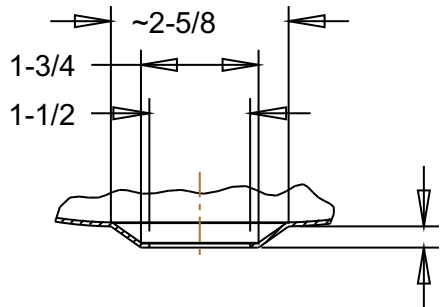

UNDER MOUNT DETAIL
DETAIL C
SCALE 0.375

SEE DETAIL

SECTION A-A

B VESSEL AND SURFACE MOUNT
RIM DETAIL
DETAIL C
SCALE 0.375

DRAIN DETAIL
DETAIL B
SCALE 0.350

VESSEL MOUNT
DETAIL B
SCALE 0.350

BRCS301
Grape Vine Copper Vanity Sink

Veried by:

Material:

16ga. Copper

Masterpiece Sinks

Scale:

Date: