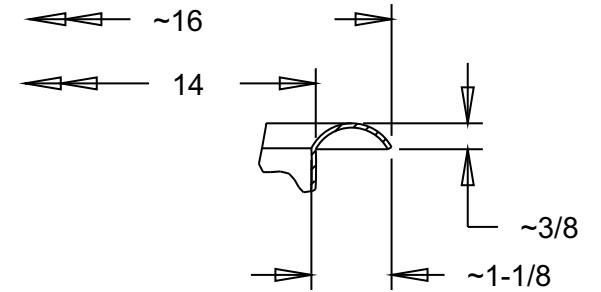

UNDER MOUNT DETAIL
DETAIL C
SCALE 0.375

SEE DETAIL

SECTION A-A

B VESSEL AND SURFACE MOUNT
RIM DETAIL
DETAIL C
SCALE 0.375

DRAIN DETAIL
DETAIL B
SCALE 0.350

VESSEL MOUNT
DETAIL B
SCALE 0.350

BRCS301
Grape Vine Copper Vanity Sink

Veried by:

Material:

16ga. Copper

Masterpiece Sinks

Scale:

Date: