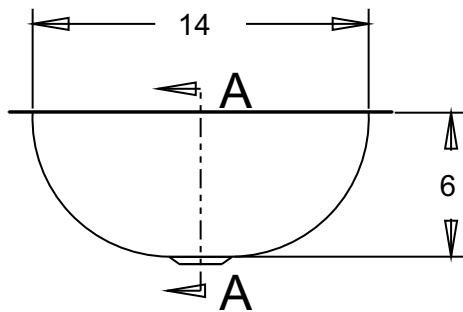

UNDER MOUNT DETAIL
DETAIL C
SCALE 0.375

SEE DETAIL

SECTION A-A

B VESSEL AND SURFACE MOUNT
RIM DETAIL
DETAIL C
SCALE 0.375

DRAIN DETAIL
DETAIL B
SCALE 0.350

VESSEL MOUNT
DETAIL B
SCALE 0.350

BRCS301
Grape Vine Copper Vanity Sink

Veried by:

Material:

16ga. Copper

Masterpiece Sinks

Scale:

Date: