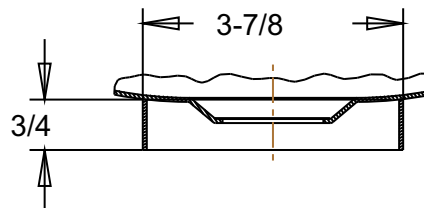

UNDER MOUNT DETAIL
DETAIL C
SCALE 0.375

SEE DETAIL

SECTION A-A

B VESSEL AND SURFACE MOUNT
RIM DETAIL
DETAIL C
SCALE 0.375

DRAIN DETAIL
DETAIL B
SCALE 0.350

VESSEL MOUNT
DETAIL B
SCALE 0.350

BRCS301
Grape Vine Copper Vanity Sink

Veried by:

Material:

16ga. Copper

Masterpiece Sinks

Scale:

Date: