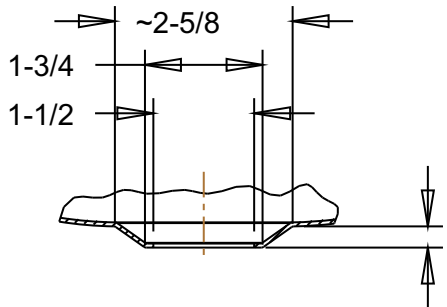

UNDER MOUNT DETAIL
DETAIL C
SCALE 0.375

SEE DETAIL

SECTION A-A

B
VESSEL AND SURFACE MOUNT
RIM DETAIL
DETAIL C
SCALE 0.375

DRAIN DETAIL
DETAIL B
SCALE 0.350

VESSEL MOUNT
DETAIL B
SCALE 0.350

BRCS302 Antique Rose Copper Vanity Sink		
Veried by:	Material: 16ga. Copper	
<i>Masterpiece Sinks</i>		
	Scale:	Date: