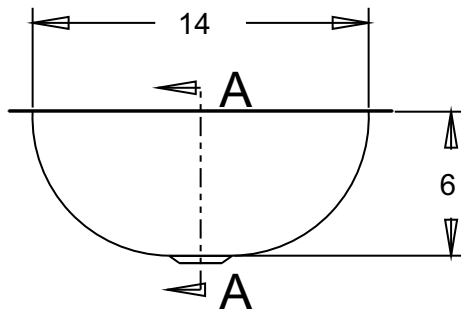

UNDER MOUNT DETAIL
DETAIL C
SCALE 0.375

SEE DETAIL

SECTION A-A

B
VESSEL AND SURFACE MOUNT
RIM DETAIL
DETAIL C
SCALE 0.375

DRAIN DETAIL
DETAIL B
SCALE 0.350

VESSEL MOUNT
DETAIL B
SCALE 0.350

BRCS302 Antique Rose Copper Vanity Sink		
Veried by:	Material: 16ga. Copper	
<i>Masterpiece Sinks</i>		
	Scale:	Date: