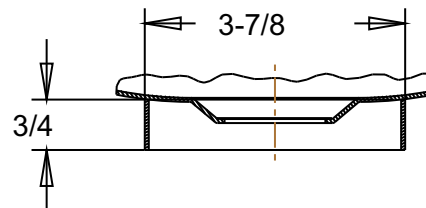

UNDER MOUNT DETAIL
DETAIL C
SCALE 0.375

SEE DETAIL

SECTION A-A

B
VESSEL AND SURFACE MOUNT
RIM DETAIL
DETAIL C
SCALE 0.375

DRAIN DETAIL
DETAIL B
SCALE 0.350

VESSEL MOUNT
DETAIL B
SCALE 0.350

BRCS302 Antique Rose Copper Vanity Sink		
Veried by:	Material: 16ga. Copper	
<i>Masterpiece Sinks</i>		
	Scale:	Date: