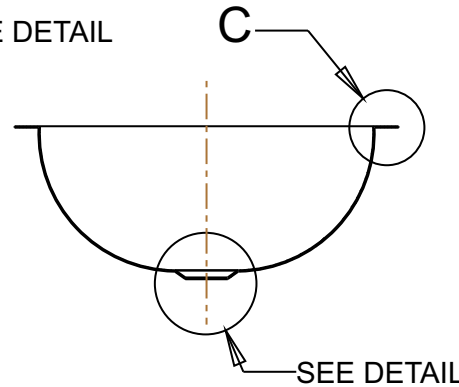

UNDER MOUNT DETAIL
DETAIL C
SCALE 0.375

SEE DETAIL

SECTION A-A

B
VESSEL AND SURFACE MOUNT
RIM DETAIL
DETAIL C
SCALE 0.375

DRAIN DETAIL
DETAIL B
SCALE 0.350

VESSEL MOUNT
DETAIL B
SCALE 0.350

BRCS302 Antique Rose Copper Vanity Sink		
Veried by:	Material: 16ga. Copper	
<i>Masterpiece Sinks</i>		
	Scale:	Date: