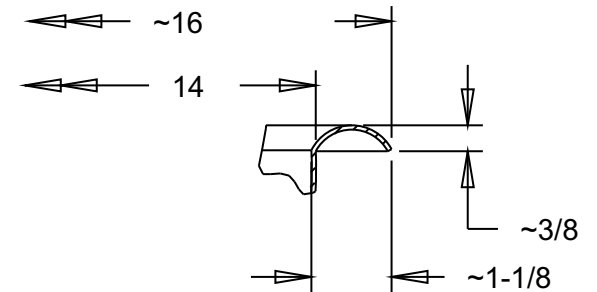

UNDER MOUNT DETAIL
DETAIL C
SCALE 0.375

SEE DETAIL

SECTION A-A

B
VESSEL AND SURFACE MOUNT
RIM DETAIL
DETAIL C
SCALE 0.375

DRAIN DETAIL
DETAIL B
SCALE 0.350

VESSEL MOUNT
DETAIL B
SCALE 0.350

BRCS302 Antique Rose Copper Vanity Sink		
Veried by:	Material: 16ga. Copper	
<i>Masterpiece Sinks</i>		
	Scale:	Date: