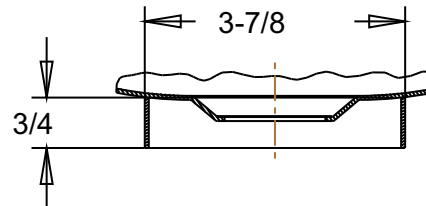

UNDER MOUNT DETAIL
DETAIL C
SCALE 0.375

SECTION A-A

VESSEL AND SURFACE MOUNT
RIM DETAIL
DETAIL C
SCALE 0.375

DRAIN DETAIL
DETAIL B
SCALE 0.350

VESSEL MOUNT
DETAIL B
SCALE 0.350

BRCS303 Grecian Wave Copper Vanity Sink		
Veried by:	Material: 16ga. Copper	
<i>Masterpiece Sinks</i>		
	Scale:	Date: