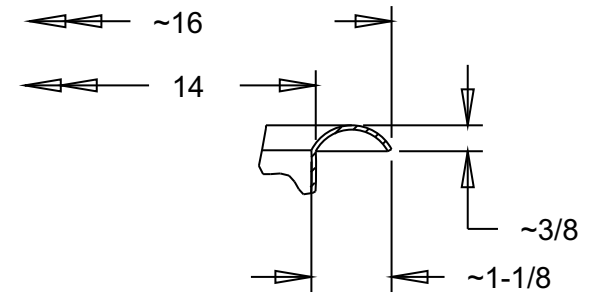

UNDER MOUNT DETAIL
DETAIL C
SCALE 0.375

SECTION A-A

VESSEL AND SURFACE MOUNT
RIM DETAIL
DETAIL C
SCALE 0.375

DRAIN DETAIL
DETAIL B
SCALE 0.350

VESSEL MOUNT
DETAIL B
SCALE 0.350

BRCS303 Grecian Wave Copper Vanity Sink		
Veried by:	Material: 16ga. Copper	
<i>Masterpiece Sinks</i>		
	Scale:	Date: