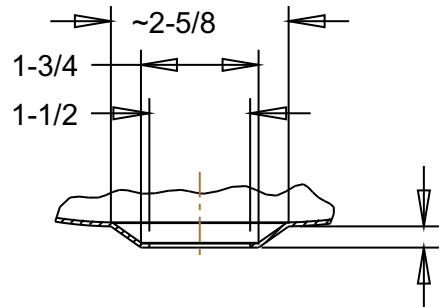

UNDER MOUNT DETAIL
DETAIL C
SCALE 0.375

SECTION A-A

VESSEL AND SURFACE MOUNT
RIM DETAIL
DETAIL C
SCALE 0.375

DRAIN DETAIL
DETAIL B
SCALE 0.350

VESSEL MOUNT
DETAIL B
SCALE 0.350

BRCS303 Grecian Wave Copper Vanity Sink		
Veried by:	Material: 16ga. Copper	
<i>Masterpiece Sinks</i>		
	Scale:	Date: