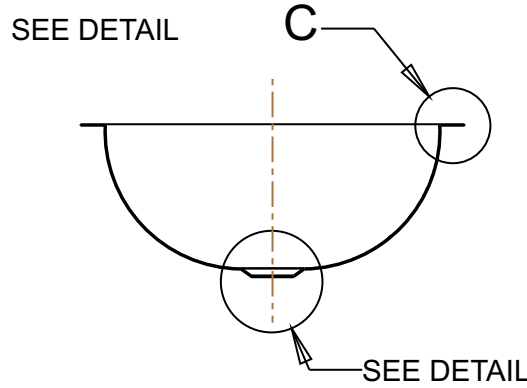

UNDER MOUNT DETAIL
DETAIL C
SCALE 0.375

SECTION A-A

VESSEL AND SURFACE MOUNT
RIM DETAIL
DETAIL C
SCALE 0.375

DRAIN DETAIL
DETAIL B
SCALE 0.350

VESSEL MOUNT
DETAIL B
SCALE 0.350

BRCS303 Grecian Wave Copper Vanity Sink		
Veried by:	Material: 16ga. Copper	
<i>Masterpiece Sinks</i>		
	Scale:	Date: