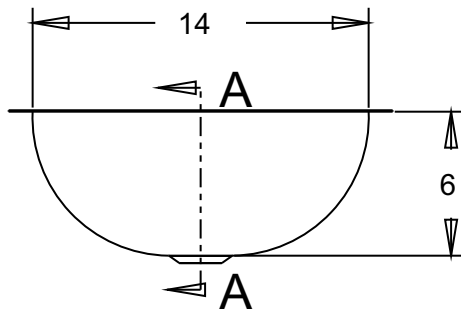

UNDER MOUNT DETAIL
DETAIL C
SCALE 0.375

SECTION A-A

VESSEL AND SURFACE MOUNT
RIM DETAIL
DETAIL C
SCALE 0.375

DRAIN DETAIL
DETAIL B
SCALE 0.350

VESSEL MOUNT
DETAIL B
SCALE 0.350

BRCS303 Grecian Wave Copper Vanity Sink		
Veried by:	Material: 16ga. Copper	
<i>Masterpiece Sinks</i>		
	Scale:	Date: