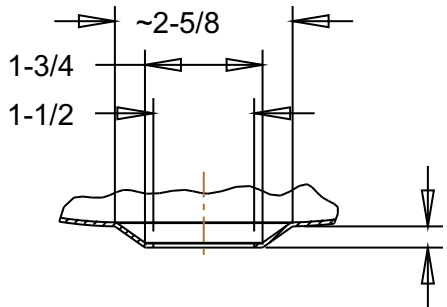

UNDER MOUNT DETAIL  
DETAIL C  
SCALE 0.375

SEE DETAIL

SECTION A-A

B VESSEL AND SURFACE MOUNT  
RIM DETAIL  
DETAIL C  
SCALE 0.375

DRAIN DETAIL  
DETAIL B  
SCALE 0.350

VESSEL MOUNT  
DETAIL B  
SCALE 0.350

BRCS304  
Tropical Flowers Copper Vanity Sink

Veried by:

Material:

16ga. Copper

*Masterpiece Sinks*

Scale:

Date: