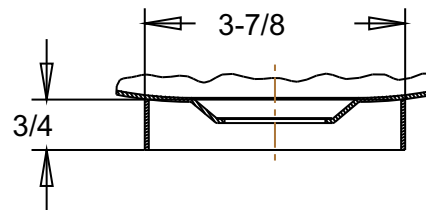

UNDER MOUNT DETAIL  
DETAIL C  
SCALE 0.375

SEE DETAIL

SECTION A-A

B VESSEL AND SURFACE MOUNT  
RIM DETAIL  
DETAIL C  
SCALE 0.375

DRAIN DETAIL  
DETAIL B  
SCALE 0.350

VESSEL MOUNT  
DETAIL B  
SCALE 0.350

BRCS304  
Tropical Flowers Copper Vanity Sink

Veried by:

Material:

16ga. Copper

*Masterpiece Sinks*

Scale:

Date: