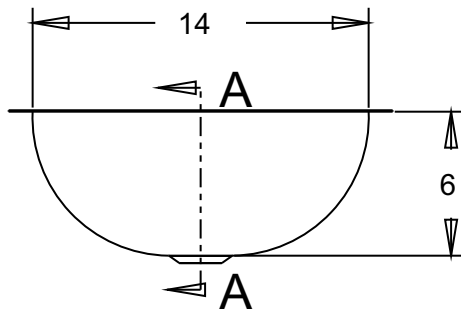

UNDER MOUNT DETAIL  
DETAIL C  
SCALE 0.375

SEE DETAIL

SECTION A-A

B VESSEL AND SURFACE MOUNT  
RIM DETAIL  
DETAIL C  
SCALE 0.375

DRAIN DETAIL  
DETAIL B  
SCALE 0.350

VESSEL MOUNT  
DETAIL B  
SCALE 0.350

BRCS304  
Tropical Flowers Copper Vanity Sink

Veried by:

Material:

16ga. Copper

*Masterpiece Sinks*

Scale:

Date: