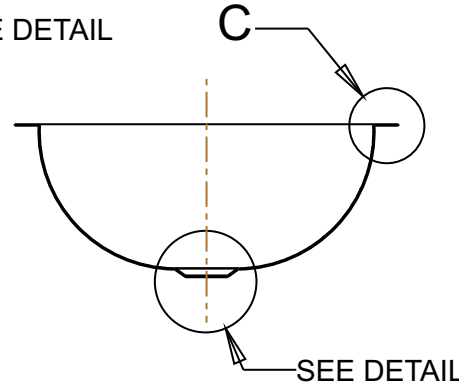

UNDER MOUNT DETAIL  
DETAIL C  
SCALE 0.375

SEE DETAIL

SECTION A-A

B VESSEL AND SURFACE MOUNT  
RIM DETAIL  
DETAIL C  
SCALE 0.375

DRAIN DETAIL  
DETAIL B  
SCALE 0.350

VESSEL MOUNT  
DETAIL B  
SCALE 0.350

BRCS304  
Tropical Flowers Copper Vanity Sink

Veried by:

Material:

16ga. Copper

*Masterpiece Sinks*

Scale:

Date: