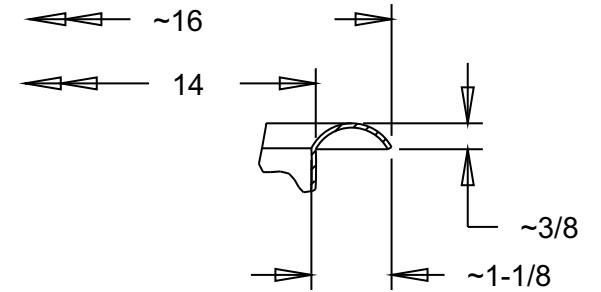

UNDER MOUNT DETAIL  
DETAIL C  
SCALE 0.375

SEE DETAIL

SECTION A-A

B VESSEL AND SURFACE MOUNT  
RIM DETAIL  
DETAIL C  
SCALE 0.375

DRAIN DETAIL  
DETAIL B  
SCALE 0.350

VESSEL MOUNT  
DETAIL B  
SCALE 0.350

BRCS304  
Tropical Flowers Copper Vanity Sink

Veried by:

Material:

16ga. Copper

*Masterpiece Sinks*

Scale:

Date: