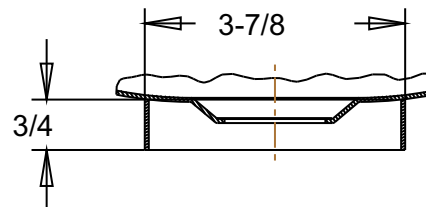

UNDER MOUNT DETAIL
DETAIL C
SCALE 0.375

SEE DETAIL

SECTION A-A

VESSEL AND FLUSH MOUNT
RIM DETAIL
DETAIL C
SCALE 0.375

DRAIN DETAIL
DETAIL B
SCALE 0.350

VESSEL MOUNT
DETAIL B
SCALE 0.350

BRCS308 Asterisk Copper Vanity Sink		
Veried by:	Material: 16ga. Copper	
<i>Masterpiece Sinks</i>		
	Scale:	Date: