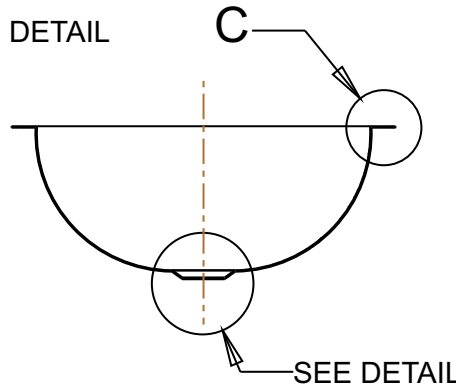

UNDER MOUNT DETAIL
DETAIL C
SCALE 0.375

SEE DETAIL

SECTION A-A

VESSEL AND FLUSH MOUNT
RIM DETAIL
DETAIL C
SCALE 0.375

DRAIN DETAIL
DETAIL B
SCALE 0.350

VESSEL MOUNT
DETAIL B
SCALE 0.350

BRCS308 Asterisk Copper Vanity Sink		
Veried by:	Material: 16ga. Copper	
<i>Masterpiece Sinks</i>		
	Scale:	Date: