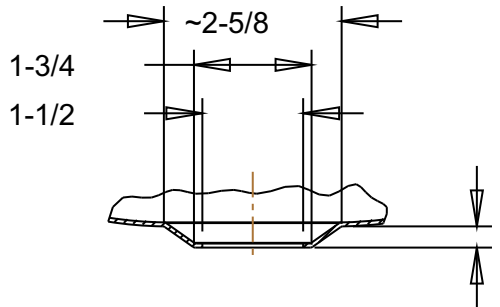

UNDER MOUNT DETAIL
DETAIL C
SCALE 0.375

SEE DETAIL

SECTION A-A

VESSEL AND FLUSH MOUNT
RIM DETAIL
DETAIL C
SCALE 0.375

DRAIN DETAIL
DETAIL B
SCALE 0.350

VESSEL MOUNT
DETAIL B
SCALE 0.350

BRCS308 Asterisk Copper Vanity Sink		
Veried by:	Material: 16ga. Copper	
<i>Masterpiece Sinks</i>		
	Scale:	Date: