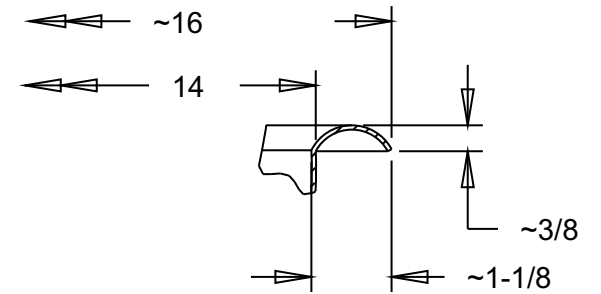

UNDER MOUNT DETAIL
DETAIL C
SCALE 0.375

SEE DETAIL

SECTION A-A

VESSEL AND FLUSH MOUNT
RIM DETAIL
DETAIL C
SCALE 0.375

DRAIN DETAIL
DETAIL B
SCALE 0.350

VESSEL MOUNT
DETAIL B
SCALE 0.350

BRCS308 Asterisk Copper Vanity Sink		
Veried by:	Material: 16ga. Copper	
<i>Masterpiece Sinks</i>		
	Scale:	Date: