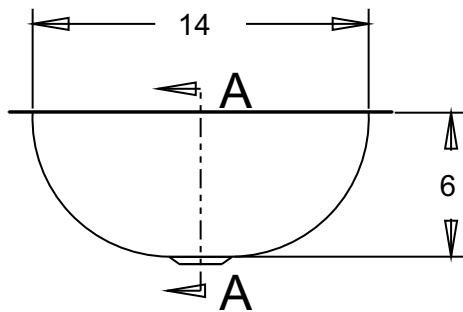

UNDER MOUNT DETAIL
DETAIL C
SCALE 0.375

SEE DETAIL

SECTION A-A

VESSEL AND FLUSH MOUNT
RIM DETAIL
DETAIL C
SCALE 0.375

DRAIN DETAIL
DETAIL B
SCALE 0.350

VESSEL MOUNT
DETAIL B
SCALE 0.350

BRCS308 Asterisk Copper Vanity Sink		
Veried by:	Material: 16ga. Copper	
<i>Masterpiece Sinks</i>		
	Scale:	Date: