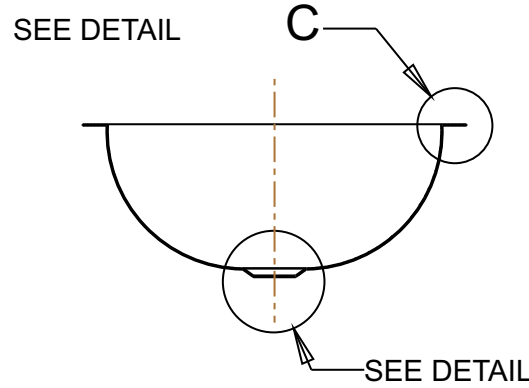

UNDER MOUNT DETAIL  
DETAIL C  
SCALE 0.375

SECTION A-A

VESSEL AND SURFACE MOUNT  
RIM DETAIL  
DETAIL C  
SCALE 0.375

DRAIN DETAIL  
DETAIL B  
SCALE 0.350

VESSEL MOUNT  
DETAIL B  
SCALE 0.350

BRCS310 Bali Copper Vanity Sink		
Veried by:	Material: 16ga. Copper	
<i>Masterpiece Sinks</i>		
	Scale:	Date: