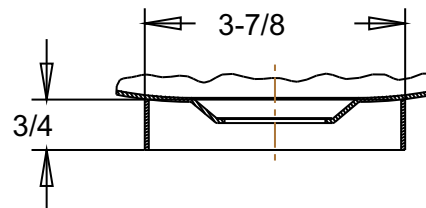

UNDER MOUNT DETAIL  
DETAIL C  
SCALE 0.375

SECTION A-A

VESSEL AND SURFACE MOUNT  
RIM DETAIL  
DETAIL C  
SCALE 0.375

DRAIN DETAIL  
DETAIL B  
SCALE 0.350

VESSEL MOUNT  
DETAIL B  
SCALE 0.350

BRCS310 Bali Copper Vanity Sink		
Veried by:	Material: 16ga. Copper	
<i>Masterpiece Sinks</i>		
	Scale:	Date: