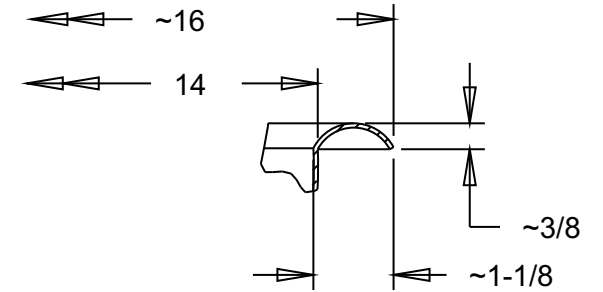

UNDER MOUNT DETAIL  
DETAIL C  
SCALE 0.375

SECTION A-A

VESSEL AND SURFACE MOUNT  
RIM DETAIL  
DETAIL C  
SCALE 0.375

DRAIN DETAIL  
DETAIL B  
SCALE 0.350

VESSEL MOUNT  
DETAIL B  
SCALE 0.350

BRCS310 Bali Copper Vanity Sink		
Veried by:	Material: 16ga. Copper	
<i>Masterpiece Sinks</i>		
	Scale:	Date: