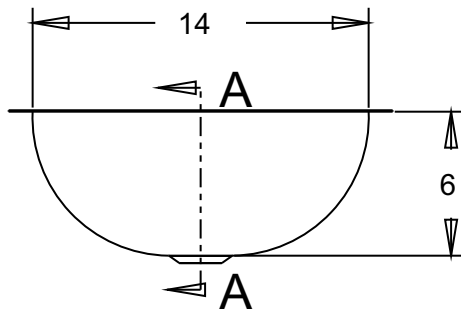

UNDER MOUNT DETAIL  
DETAIL C  
SCALE 0.375

SECTION A-A

VESSEL AND SURFACE MOUNT  
RIM DETAIL  
DETAIL C  
SCALE 0.375

DRAIN DETAIL  
DETAIL B  
SCALE 0.350

VESSEL MOUNT  
DETAIL B  
SCALE 0.350

BRCS310 Bali Copper Vanity Sink		
Veried by:	Material: 16ga. Copper	
<i>Masterpiece Sinks</i>		
	Scale:	Date: