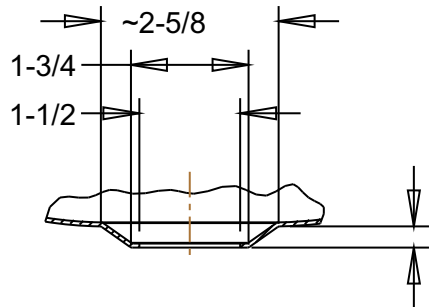

UNDER MOUNT DETAIL  
DETAIL C  
SCALE 0.375

SECTION A-A

VESSEL AND SURFACE MOUNT  
RIM DETAIL  
DETAIL C  
SCALE 0.375

DRAIN DETAIL  
DETAIL B  
SCALE 0.350

VESSEL MOUNT  
DETAIL B  
SCALE 0.350

BRCS310 Bali Copper Vanity Sink		
Veried by:	Material: 16ga. Copper	
<i>Masterpiece Sinks</i>		
	Scale:	Date: