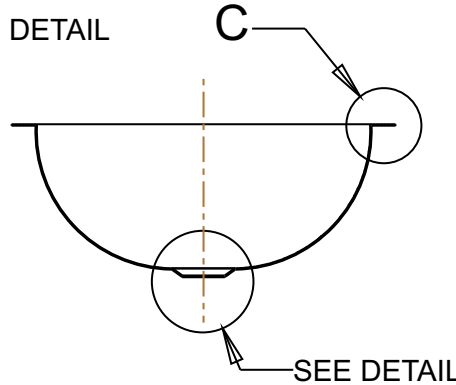

UNDER MOUNT DETAIL
DETAIL C
SCALE 0.375

SEE DETAIL

SECTION A-A

B
VESSEL AND SURFACE MOUNT
RIM DETAIL
DETAIL C
SCALE 0.375

DRAIN DETAIL
DETAIL B
SCALE 0.350

VESSEL MOUNT
DETAIL B
SCALE 0.350

BRCS314 Hearthstone Copper Vanity Sink		
Veried by:	Material: 16ga. Copper	
<i>Masterpiece Sinks</i>		
	Scale:	Date: