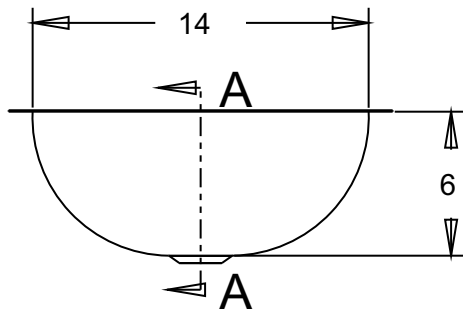

UNDER MOUNT DETAIL
DETAIL C
SCALE 0.375

SEE DETAIL

SECTION A-A

B
VESSEL AND SURFACE MOUNT
RIM DETAIL
DETAIL C
SCALE 0.375

DRAIN DETAIL
DETAIL B
SCALE 0.350

VESSEL MOUNT
DETAIL B
SCALE 0.350

BRCS314 Hearthstone Copper Vanity Sink		
Veried by:	Material: 16ga. Copper	
<i>Masterpiece Sinks</i>		
	Scale:	Date: