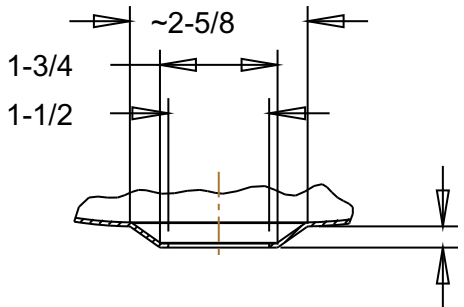

UNDER MOUNT DETAIL
DETAIL C
SCALE 0.375

SEE DETAIL

SECTION A-A

B
VESSEL AND SURFACE MOUNT
RIM DETAIL
DETAIL C
SCALE 0.375

DRAIN DETAIL
DETAIL B
SCALE 0.350

VESSEL MOUNT
DETAIL B
SCALE 0.350

BRCS314 Hearthstone Copper Vanity Sink		
Veried by:	Material: 16ga. Copper	
<i>Masterpiece Sinks</i>		
	Scale:	Date: