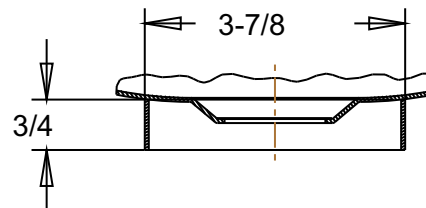

UNDER MOUNT DETAIL
DETAIL C
SCALE 0.375

SEE DETAIL

SECTION A-A

B
VESSEL AND SURFACE MOUNT
RIM DETAIL
DETAIL C
SCALE 0.375

DRAIN DETAIL
DETAIL B
SCALE 0.350

VESSEL MOUNT
DETAIL B
SCALE 0.350

BRCS314 Hearthstone Copper Vanity Sink		
Veried by:	Material: 16ga. Copper	
<i>Masterpiece Sinks</i>		
	Scale:	Date: