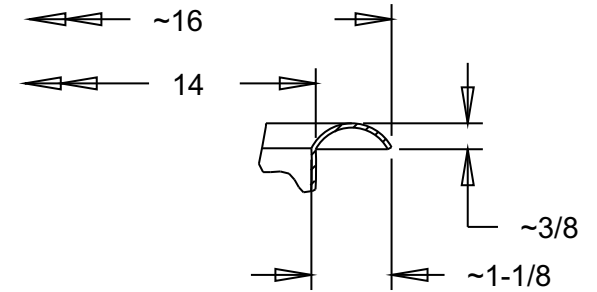

UNDER MOUNT DETAIL
DETAIL C
SCALE 0.375

SEE DETAIL

SECTION A-A

B
VESSEL AND SURFACE MOUNT
RIM DETAIL
DETAIL C
SCALE 0.375

DRAIN DETAIL
DETAIL B
SCALE 0.350

VESSEL MOUNT
DETAIL B
SCALE 0.350

BRCS314 Hearthstone Copper Vanity Sink		
Veried by:	Material: 16ga. Copper	
<i>Masterpiece Sinks</i>		
	Scale:	Date: