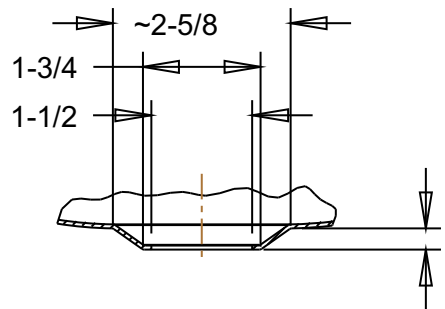

UNDER MOUNT DETAIL
DETAIL C
SCALE 0.375

SECTION A-A

VESSEL AND SURFACE MOUNT
RIM DETAIL
DETAIL C
SCALE 0.375

DRAIN DETAIL
DETAIL B
SCALE 0.350

VESSEL MOUNT
DETAIL B
SCALE 0.350

BRCS319
Classic Elegance Copper Vanity Sink

Veried by:

Material:

16ga. Copper

Masterpiece Sinks

Scale:

Date: