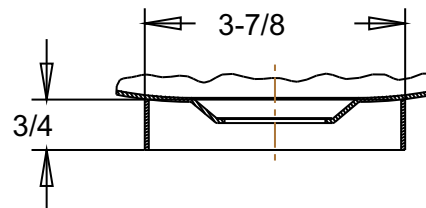

UNDER MOUNT DETAIL
DETAIL C
SCALE 0.375

SECTION A-A

VESSEL AND SURFACE MOUNT
RIM DETAIL
DETAIL C
SCALE 0.375

DRAIN DETAIL
DETAIL B
SCALE 0.350

VESSEL MOUNT
DETAIL B
SCALE 0.350

BRCS319
Classic Elegance Copper Vanity Sink

Veried by:

Material:

16ga. Copper

Masterpiece Sinks

Scale:

Date: