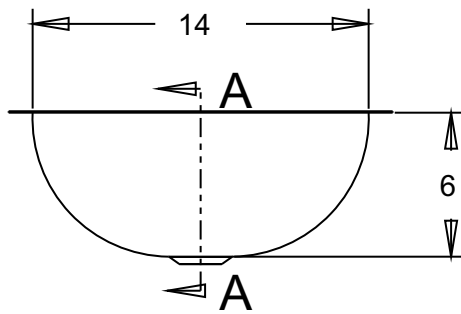

UNDER MOUNT DETAIL
DETAIL C
SCALE 0.375

SECTION A-A

VESSEL AND SURFACE MOUNT
RIM DETAIL
DETAIL C
SCALE 0.375

DRAIN DETAIL
DETAIL B
SCALE 0.350

VESSEL MOUNT
DETAIL B
SCALE 0.350

BRCS319
Classic Elegance Copper Vanity Sink

Veried by:

Material:

16ga. Copper

Masterpiece Sinks

Scale:

Date: