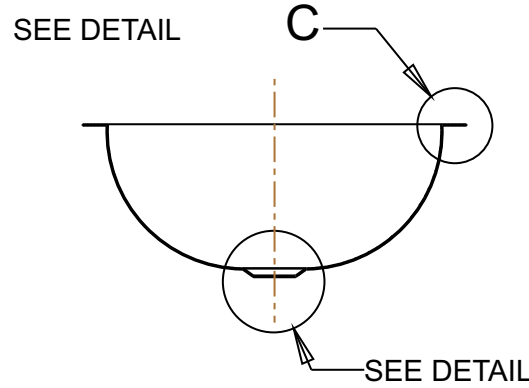

UNDER MOUNT DETAIL
DETAIL C
SCALE 0.375

SECTION A-A

VESSEL AND SURFACE MOUNT
RIM DETAIL
DETAIL C
SCALE 0.375

DRAIN DETAIL
DETAIL B
SCALE 0.350

VESSEL MOUNT
DETAIL B
SCALE 0.350

BRCS319
Classic Elegance Copper Vanity Sink

Veried by:

Material:

16ga. Copper

Masterpiece Sinks

Scale:

Date: