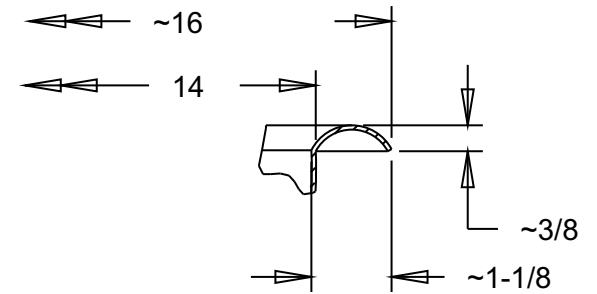

UNDER MOUNT DETAIL
DETAIL C
SCALE 0.375

SECTION A-A

VESSEL AND SURFACE MOUNT
RIM DETAIL
DETAIL C
SCALE 0.375

DRAIN DETAIL
DETAIL B
SCALE 0.350

VESSEL MOUNT
DETAIL B
SCALE 0.350

BRCS319
Classic Elegance Copper Vanity Sink

Veried by:

Material:

16ga. Copper

Masterpiece Sinks

Scale:

Date: