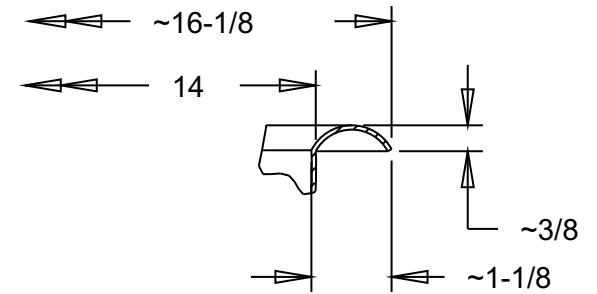

UNDER MOUNT DETAIL
DETAIL C
SCALE 0.375

SEE DETAIL

SECTION A-A

B
VESSEL AND FLUSH MOUNT
RIM DETAIL
DETAIL C
SCALE 0.375

DRAIN DETAIL
DETAIL B
SCALE 0.350

VESSEL MOUNT
DETAIL B
SCALE 0.350

BRCS330
Barbed Wire Copper Vanity Sink

Veried by:

Material:

16ga. Copper

Masterpiece Sinks

Scale:

Date: