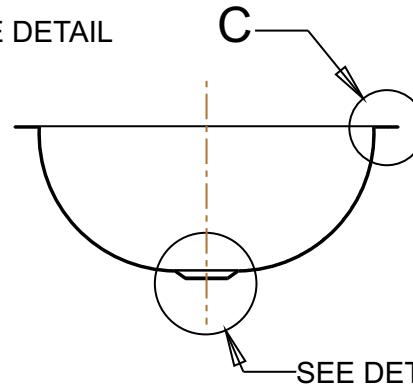

UNDER MOUNT DETAIL
DETAIL C
SCALE 0.375

SEE DETAIL

SECTION A-A

B
VESSEL AND FLUSH MOUNT
RIM DETAIL
DETAIL C
SCALE 0.375

DRAIN DETAIL
DETAIL B
SCALE 0.350

VESSEL MOUNT
DETAIL B
SCALE 0.350

BRCS330
Barbed Wire Copper Vanity Sink

Veried by:

Material:

16ga. Copper

Masterpiece Sinks

Scale:

Date: