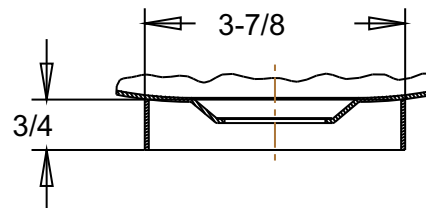

UNDER MOUNT DETAIL
DETAIL C
SCALE 0.375

SEE DETAIL

SECTION A-A

B
VESSEL AND FLUSH MOUNT
RIM DETAIL
DETAIL C
SCALE 0.375

DRAIN DETAIL
DETAIL B
SCALE 0.350

VESSEL MOUNT
DETAIL B
SCALE 0.350

BRCS330
Barbed Wire Copper Vanity Sink

Veried by:

Material:

16ga. Copper

Masterpiece Sinks

Scale:

Date: