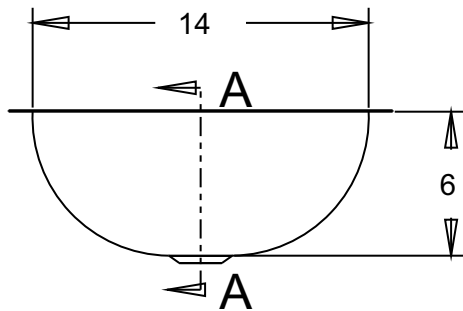

UNDER MOUNT DETAIL
DETAIL C
SCALE 0.375

SEE DETAIL

SECTION A-A

B
VESSEL AND FLUSH MOUNT
RIM DETAIL
DETAIL C
SCALE 0.375

DRAIN DETAIL
DETAIL B
SCALE 0.350

VESSEL MOUNT
DETAIL B
SCALE 0.350

BRCS330
Barbed Wire Copper Vanity Sink

Veried by:

Material:

16ga. Copper

Masterpiece Sinks

Scale:

Date: