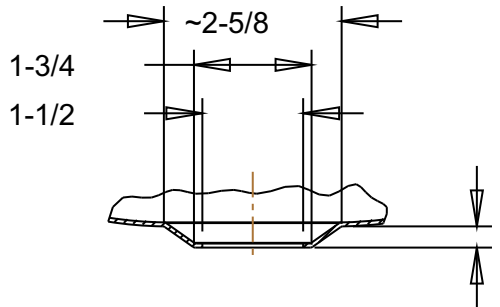

UNDER MOUNT DETAIL
DETAIL C
SCALE 0.375

SEE DETAIL

SECTION A-A

B
VESSEL AND FLUSH MOUNT
RIM DETAIL
DETAIL C
SCALE 0.375

DRAIN DETAIL
DETAIL B
SCALE 0.350

VESSEL MOUNT
DETAIL B
SCALE 0.350

BRCS330
Barbed Wire Copper Vanity Sink

Veried by:

Material:

16ga. Copper

Masterpiece Sinks

Scale:

Date: