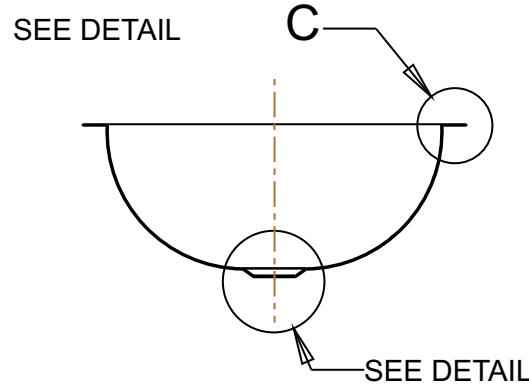

UNDER MOUNT DETAIL  
DETAIL C  
SCALE 0.375

SECTION A-A

VESSEL AND SURFACE MOUNT  
RIM DETAIL  
DETAIL C  
SCALE 0.375

DRAIN DETAIL  
DETAIL B  
SCALE 0.350

VESSEL MOUNT  
DETAIL B  
SCALE 0.350

BRCS303 Grecian Wave Copper Vanity Sink		
Veried by:	Material: 16ga. Copper	
<i>Masterpiece Sinks</i>		
	Scale:	Date: