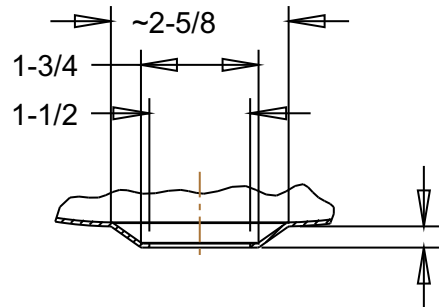

UNDER MOUNT DETAIL  
DETAIL C  
SCALE 0.375

SECTION A-A

VESSEL AND SURFACE MOUNT  
RIM DETAIL  
DETAIL C  
SCALE 0.375

DRAIN DETAIL  
DETAIL B  
SCALE 0.350

VESSEL MOUNT  
DETAIL B  
SCALE 0.350

BRCS303 Grecian Wave Copper Vanity Sink		
Veried by:	Material: 16ga. Copper	
<i>Masterpiece Sinks</i>		
	Scale:	Date: