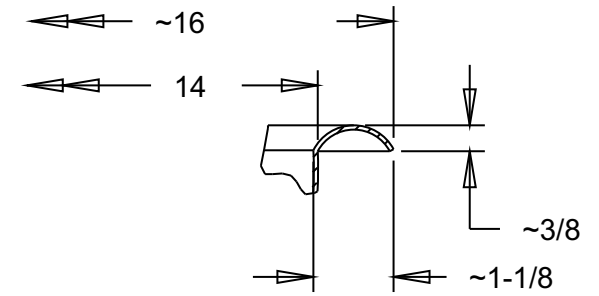

UNDER MOUNT DETAIL  
DETAIL C  
SCALE 0.375

SECTION A-A

VESSEL AND SURFACE MOUNT  
RIM DETAIL  
DETAIL C  
SCALE 0.375

DRAIN DETAIL  
DETAIL B  
SCALE 0.350

VESSEL MOUNT  
DETAIL B  
SCALE 0.350

BRCS303 Grecian Wave Copper Vanity Sink		
Veried by:	Material: 16ga. Copper	
<i>Masterpiece Sinks</i>		
	Scale:	Date: