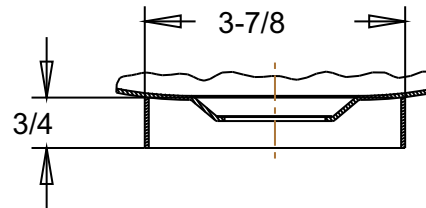

UNDER MOUNT DETAIL  
DETAIL C  
SCALE 0.375

SECTION A-A

VESSEL AND SURFACE MOUNT  
RIM DETAIL  
DETAIL C  
SCALE 0.375

DRAIN DETAIL  
DETAIL B  
SCALE 0.350

VESSEL MOUNT  
DETAIL B  
SCALE 0.350

BRCS303 Grecian Wave Copper Vanity Sink		
Veried by:	Material: 16ga. Copper	
<i>Masterpiece Sinks</i>		
	Scale:	Date: