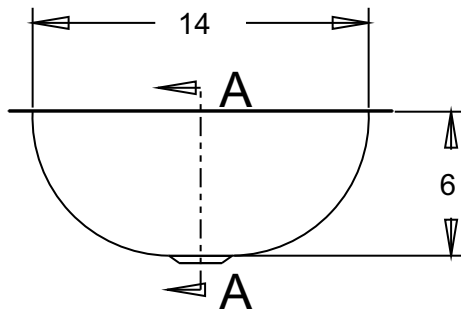

UNDER MOUNT DETAIL  
DETAIL C  
SCALE 0.375

SECTION A-A

VESSEL AND SURFACE MOUNT  
RIM DETAIL  
DETAIL C  
SCALE 0.375

DRAIN DETAIL  
DETAIL B  
SCALE 0.350

VESSEL MOUNT  
DETAIL B  
SCALE 0.350

BRCS303 Grecian Wave Copper Vanity Sink		
Veried by:	Material: 16ga. Copper	
<i>Masterpiece Sinks</i>		
	Scale:	Date: